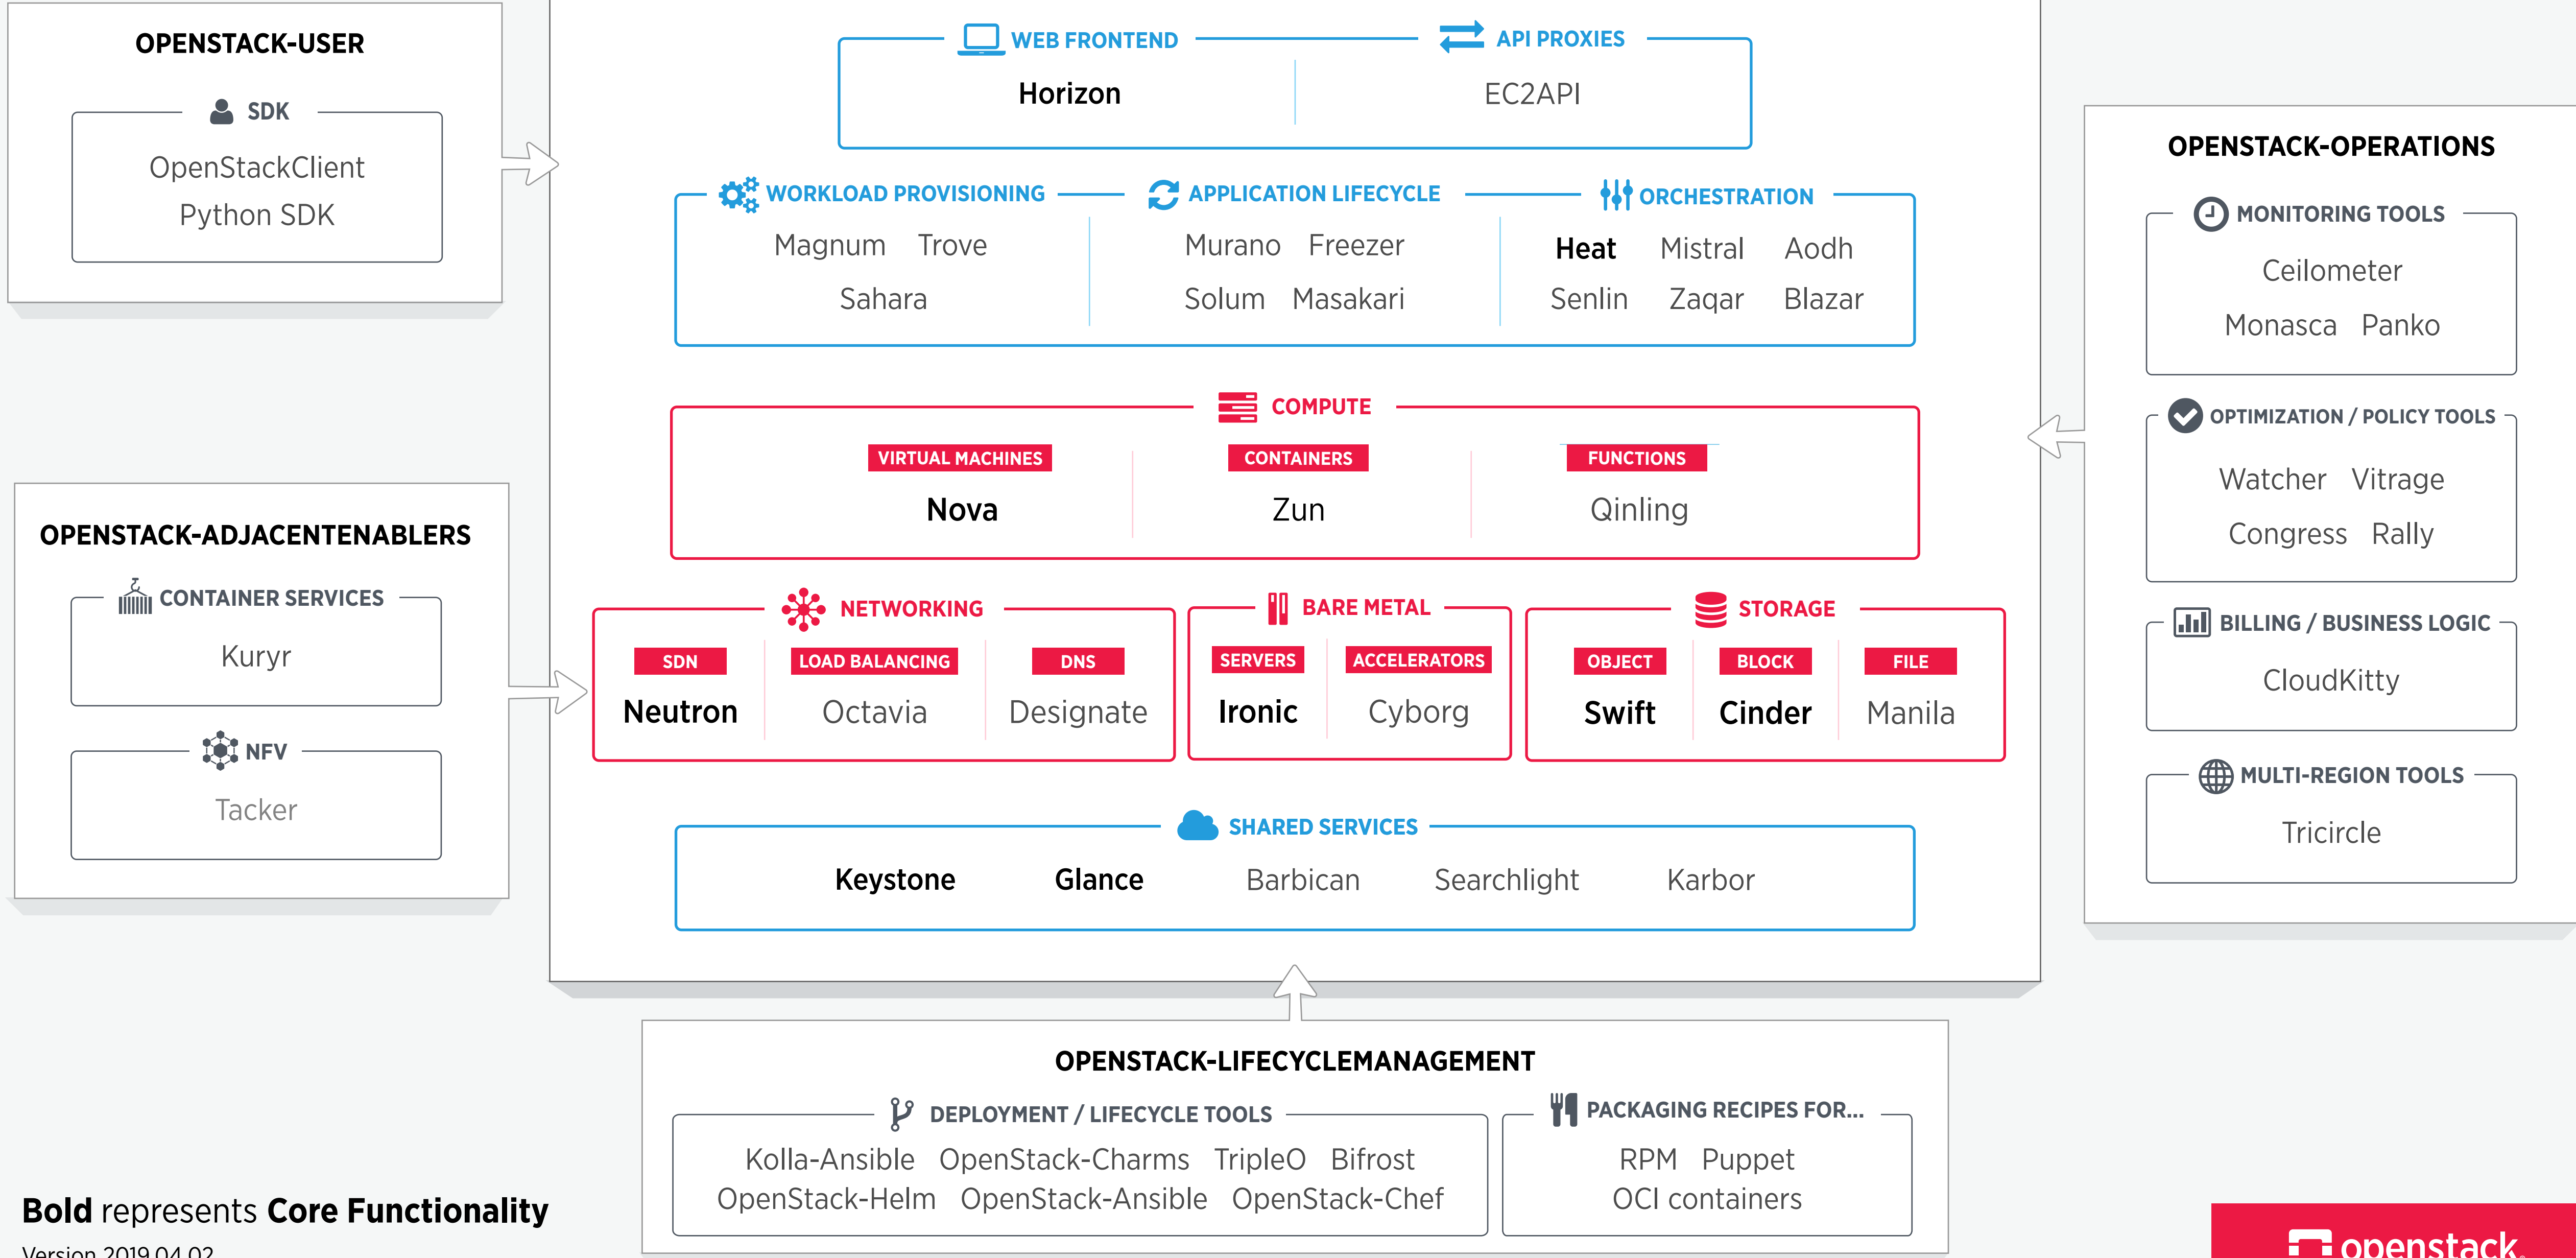

# OPENSTACK

**Bold** represents **Core Functionality**